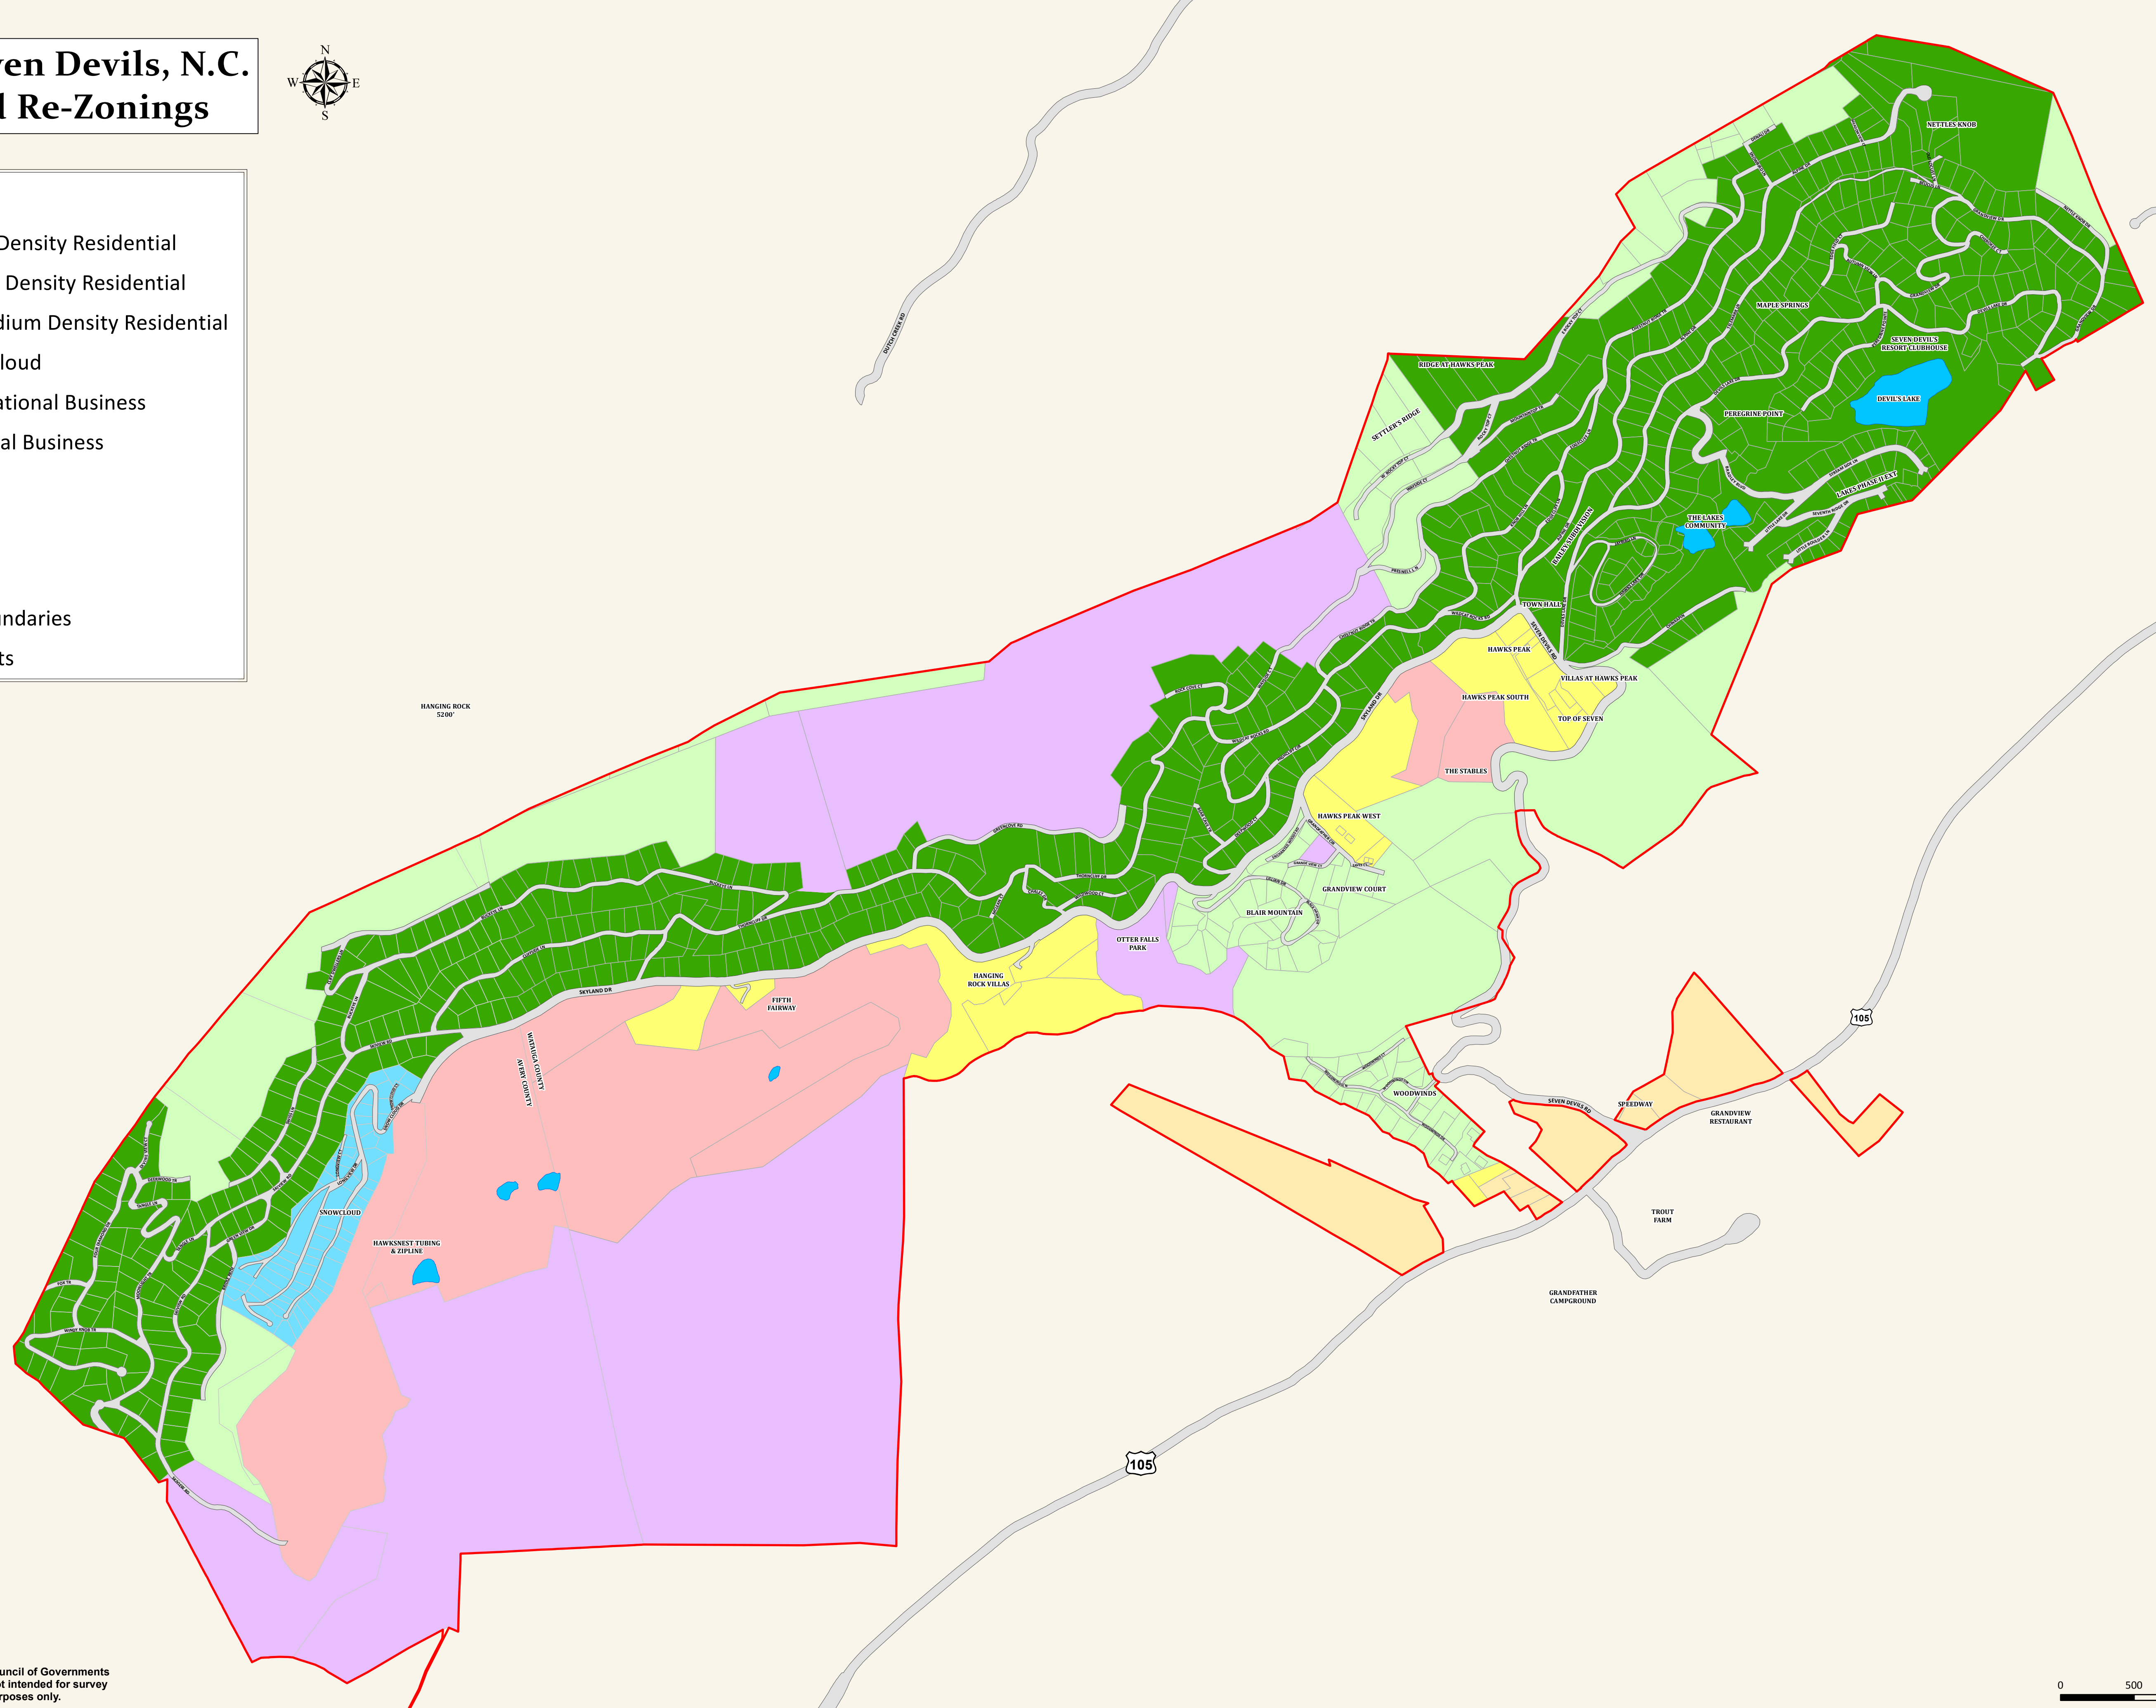

Town of Seven Devils, N.C. Proposed Re-Zonings

Zoning

- LDR: Low Density Residential
- HDR: High Density Residential
- MDR: Medium Density Residential
- SC: Snowcloud
- RB: Recreational Business
- GB: General Business
- Parks

- Lakes
- Parcel Boundaries
- Town Limits

This map was produced by the High Country Council of Governments for the Town of Seven Devils on 12/29/16. It is not intended for survey or legal uses. It is for planning and reference purposes only.